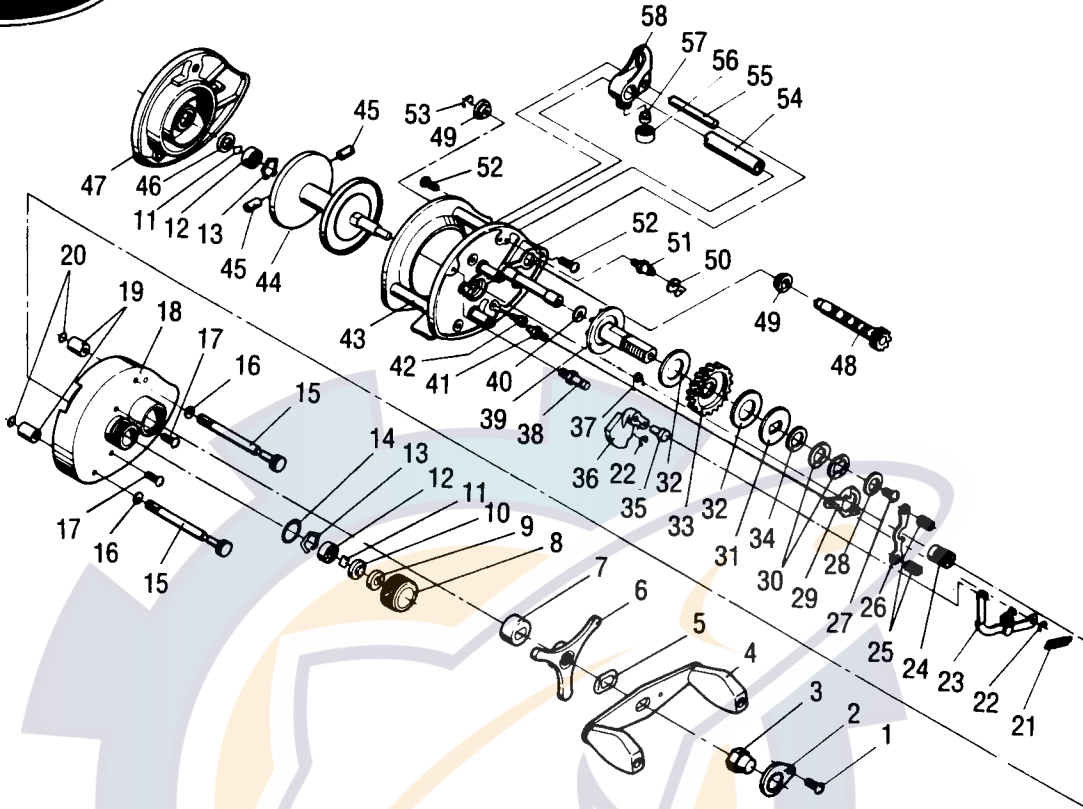

# BB1LG

Key No.	Part No.	Description	Price	Key No.	Part No.	Description	Price
1	P306001	Handle Locking Plate Screw	.30	30	P306092	Drag Spring Washer	.55
2	P306002	Handle Locking Plate	2.65	31	P306098	Drag Pressure Plate	.65
3	P306006	Handle Retaining Nut	1.40	32	P306101	Fiber Drag Washer	.85
4	P306009	Handle	9.10	33	P306109	Main Gear	7.35
5	P306013	Tri Star Drag Tension Plate	.30	34	P306094	Drag Pressure Plate Washer	.30
6	P306019	Tri Star Drag Control	5.70	35	P306113	Spool Release Button Pin	.30
7	P306022	Drag Collar	.30	36	P306129	Drive Shaft Assembly Washer	.30
8	P306027	Cast Control Cap	1.85	37	P306120	Spool Release Button Spring	.30
9	P306031	Cast Control Tension Spring	.65	38	P306122	Spool Release Button Post Screw	.70
10	P306212	Cast Control Tension Assembly	1.30	39	P306127	Ratchet Gear Assembly	9.05
11	P306035	Friction Shim	.30	40	P306117	Spool Release Button	2.80
12	P306036	Oilless Bearing	12.00	41	P306130	Kick Lever Screw	1.10
13	P306038	Bearing Retaining Spring	.30	42	P306132	Stopper Pin	.30
14	P306039	Cast Control O-Ring	.55	43	P306138	Main Body Assembly	30.85
15	P306045	Side Plate Finger Screws	6.75	44	S630003	U Spool Standard	25.65
16	P306046	Washer	.30	45	P306153	Brake Block	1.10
17	P306048	Side Plate Retaining Screw	.30	46	P306033	Cast Control Tension Plate	1.10
18	P306058	Right Side Plate	18.25	47	P306168	Left Side Plate	8.35
19	P306067	Side Plate Screw Ring	.65	48	P306178	Level Wind Gear	9.25
20	P306068	O-Ring	.30	49	P306181	Oilless Bushing	.55
21	P306069	Slider Spring	.30	50	P306186	Anti Reverse Claw	2.25
22	P306070	Retaining Ring	.30	51	P306190	Stabilizer Bar Screw	.30
23	P306072	Slider Assembly	5.35	52	P306191	Level Wind Gear Guard	1.25
24	P306077	Pinion Gear	6.45	53	P306079	Retaining Clip	.30
25	P306081	Clutch Spring	.30	54	P306192	Level Wind Gear Guard	1.25
26	P306083	Clutch Lever	.85	55	P306196	Level Wind Stabilizer Bar	2.05
27	P306090	Drive Shaft Retaining Screw	.30	56	P306201	Line Guide Block Cap	1.50
28	P306091	Drive Shaft Retaining Screw Washer	.30	57	P306203	Pawl (Zirconia)	6.85
29	P306086	Clutch Cam	.90	58	P306207	Line Guide Block	5.15